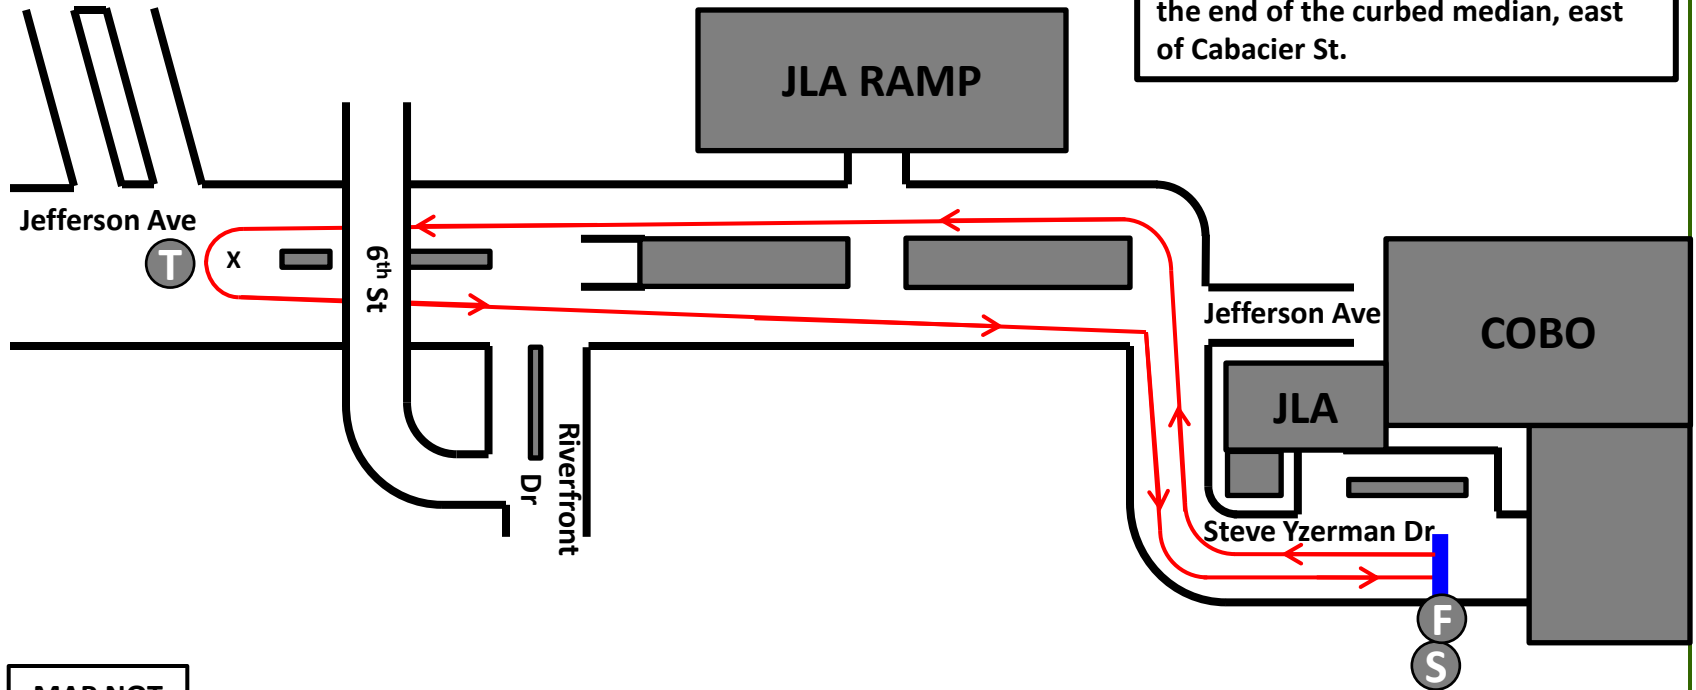

**Blue Cross  
Blue Shield  
Blue Care Network**  
of Michigan

# Mashed Potato Mile 2016

**START-FINISH:** Steve Yzerman Dr, west of Cobo Center overhang.  
**TURNAROUND:** W. Jefferson, west of the end of the curbed median, east of Cabacier St.

MAP NOT TO SCALE

# 2015 MASH POTATO MILE TURNAROUND LOCATION

The 1 Mile TurnAround is located on Jefferson, east of Cabacier St, 34ft 10in west of the end of the curbed median, as shown here.